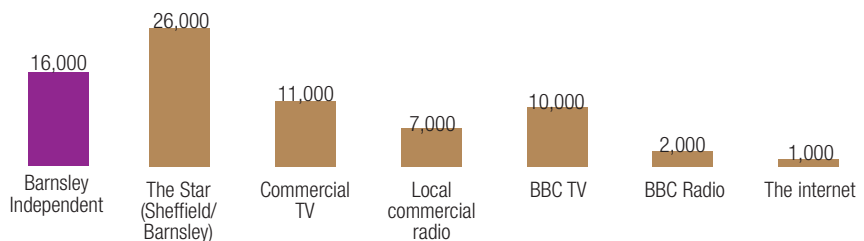

# why local media

No wonder our titles are the best source of local information...

Barnsley Chronicle

*The Barnsley Chronicle is considered as the best source of information for local news...*

Barnsley Chronicle

*and is considered to be the media that best reflects the voice of the community...*

Barnsley Chronicle

*and most importantly the Barnsley Chronicle is considered to be the most trustworthy provider of local information.*