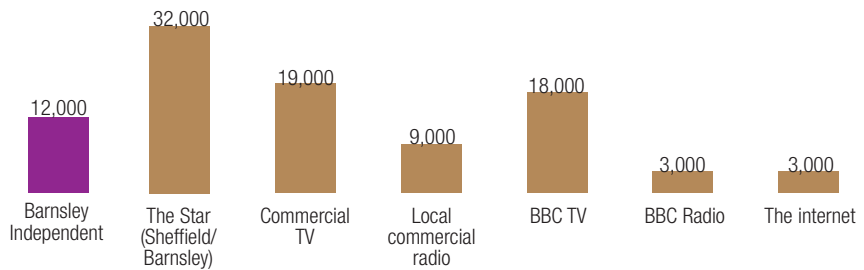

# why local media

No wonder our titles are the best source of local information...

Barnsley Chronicle

*The Barnsley Chronicle is considered as the best source of information for local news...*

Barnsley Chronicle

*and is considered to be the media that best reflects the voice of the community...*

Barnsley Chronicle

*and most importantly the Barnsley Chronicle is considered to be the most trustworthy provider of local information.*