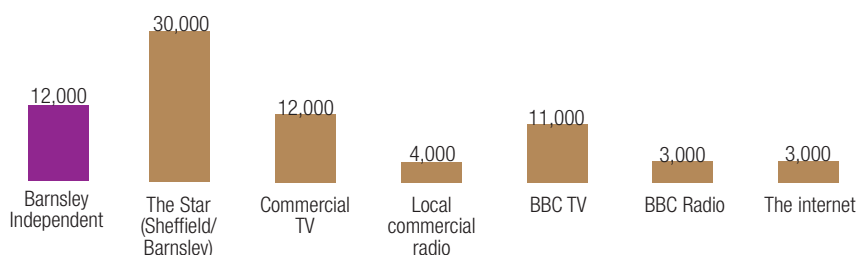

# why local media

No wonder our titles are the best source of local information...

Barnsley Chronicle

*The Barnsley Chronicle is considered as the best source of information for local news...*

Barnsley Chronicle

*and is considered to be the media that best reflects the voice of the community...*

Barnsley Chronicle

*and most importantly the Barnsley Chronicle is considered to be the most trustworthy provider of local information.*